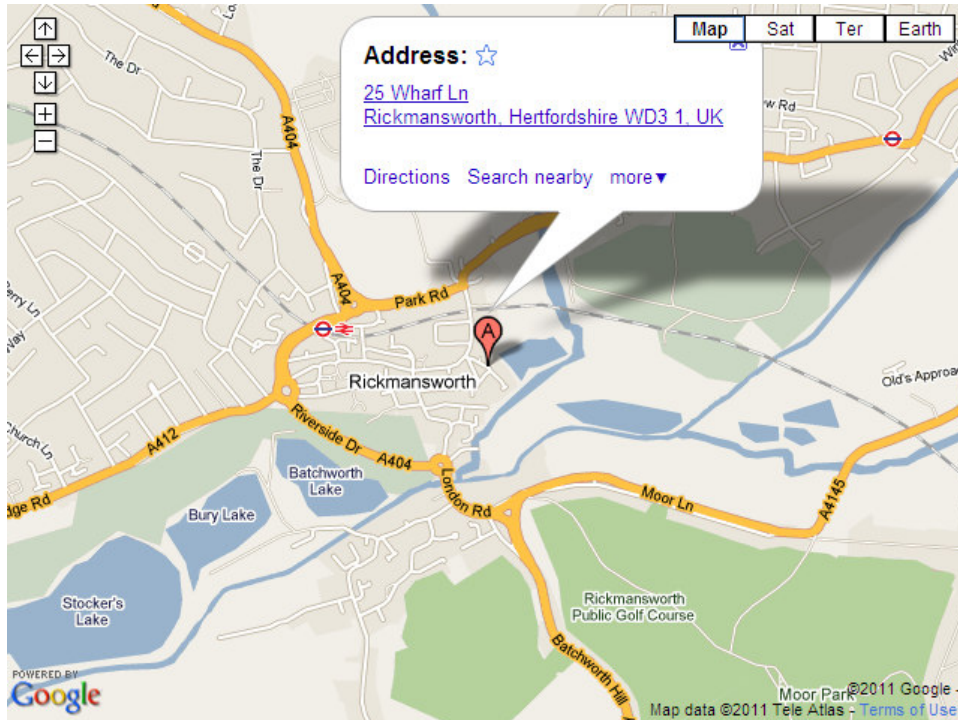

DIRECTIONS TO 9 LIVES FURNITURE

If you're driving and have a sat nav, use our postcode **WD3 1HA**.

By bus:

From Watford you can take the number 5 or 6 to the stop outside the *Joan of Arc* school. From there walk towards the town centre and take the next left turn into Wharf Lane. We are situated at the bottom of Wharf Lane.

By tube:

Walk all the way down the High Street and across the lights towards the *Watersmeet Theatre*. Keep walking until the *Coach and Horses* pub then cross the road and continue to the bottom of Wharf Lane.

By car:

Take the left turn after the *Joan of Arc* school and drive to the bottom of Wharf Lane. There is parking available in front of the building.

**9 Lives Furniture, 25 Wharf Lane, Rickmansworth. WD3
1HA. 01923 718 666**